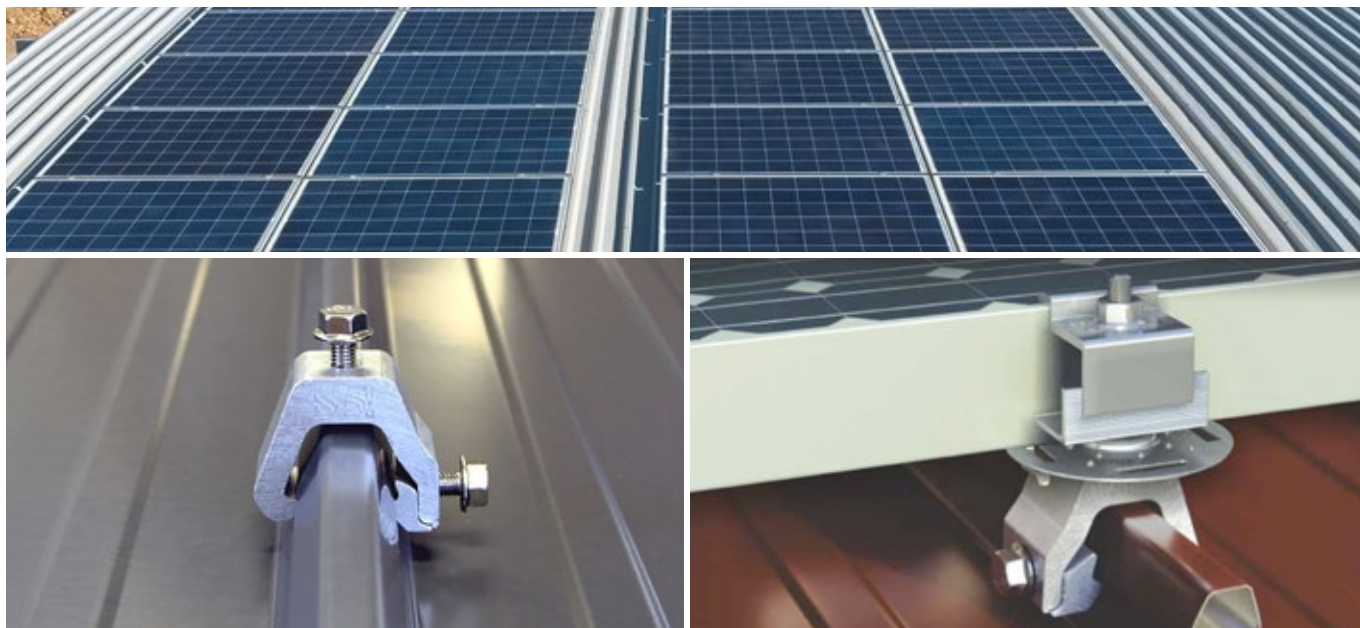

SAFINTRA® ROOF CLAMPS

WHY USE SAFINTRA ROOF BRACKETS?

The Safintra® roof clamp does not penetrate the sheet for concealed fix systems and therefore will not void the warranty on the material. Furthermore, clamps are tested for performance and compatibility with Safintra's roofing and cladding profiles specifically.

Safintra® roof clamps are all Aluminium with stainless steel hardware and are fully compatible with Aluminium and Aluminium alloy products. You have a rated/proven connector platform for all add-ons.

Note 1: Technical consultation with Safintra SA is mandatory on this product line.

Note 2: Roof clamps must not be fixed onto overlaps or installed within 75mm of the supporting structure where sheets are fixed using concealed fix clips or cleats.

Compatible profile	Clamp	Accessories	
	S-5-H90 Standard		
			S-5-PV kit with edge-grab
			S-5-PV kit with mid-grab
	S-5-H90 Mini		
		S-5-PV kit with edge-grab	
		S-5-PV kit with mid-grab	